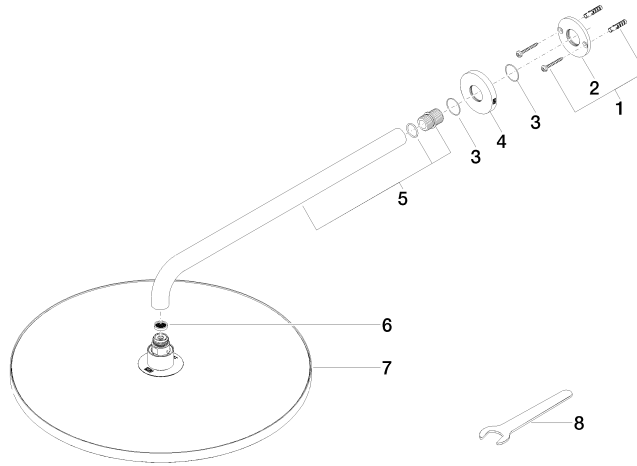

Rain shower with wall fixing FlowReduce 400 mm - Chrome

TARA

28 658 970

Fits: TARA, LISSÉ, VAIA, META

- 450mm projection
- rain shower Ø 400 mm
- PURE RAIN, max. flow rate 12 l/min (at 3 bar)
- Function from: 12 l/min
- rosette Ø 60 mm
- 1/2" connection
- with anti-scale system
- WRAS
- This product can help a building meet the requirements of Green Building Rating Systems, e.g. LEED®, BREEAM®, DGNB

To be provided by the customer. Zigbee Gateway!

	Chrome	28 658 970-00
	Brushed Platinum	28 658 970-06
	Platinum	28 658 970-08
	Dark Chrome	28 658 970-19
	Light Gold	28 658 970-26
	Brushed Light Gold	28 658 970-27
	Brushed Durabronze (23kt Gold)	28 658 970-28
	Matte Black	28 658 970-33
	Brushed Bronze	28 658 970-42
	Brushed Champagne (22kt Gold)	28 658 970-46
	Champagne (22kt Gold)	28 658 970-47
	Brushed Chrome	28 658 970-93
	Brushed Dark Platinum	28 658 970-99

28 658 970

Flow rate chart

Certificates

LGA\_38661.

28 658 970

Parts for other finishes can be found here: Brushed Platinum

### Spare parts list

No.	Item Number	Name	Quantity used	Delivery time
1	04 30 31 032 00 90	fixing set	1	2
2	09 17 20 120 90	holder	1	2
3	09 14 10 150 90	seal	2	2
4	09 27 97 015-00	rosette	1	10
5	90 11 03 070 00-00	pipe	1	10
6	09 23 01 075 90	insert	1	2
7	90 12 05 090 20-00	shower	1	10
8	90 30 09 069 00 90	key	1	2